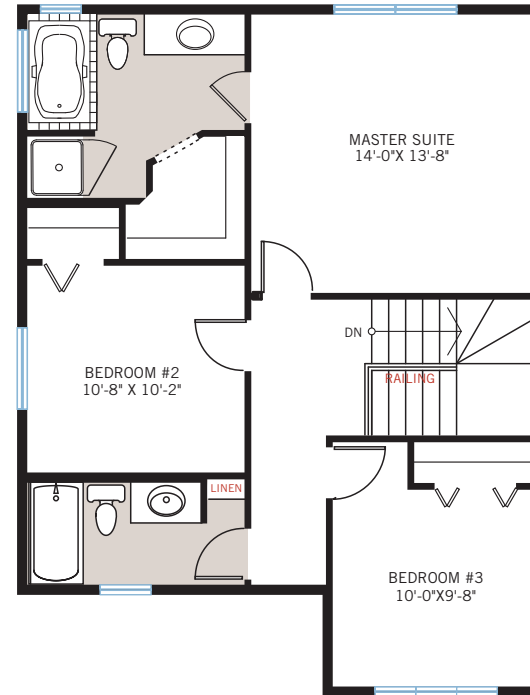

LAURENT MODEL HOME

5 ELGIN MEADOWS GREEN SE

**CARDEL
HOMES**

CARDELHOMES.COM

REALLY WELL BUILT

MAIN FLOOR (917 SQ FT)

UPPER FLOOR (808 SQ FT)

LAURENT MODEL HOME

1,725 SQ FT | 5 ELGIN MEADOWS GREEN SE

Cardel/Calgary/April 10 | Actual plan may vary from brochure. Square footage is calculated using local Home Builder Association guidelines. This plan is published by Cardel Homes. Dimensions and square footage shown are approximate and subject to change without notice. All rights reserved including the rights of reproduction in whole or part without permission of Publisher E.&O.E. Note: Elevation details are community specific. Please ask your sales representative for further information.