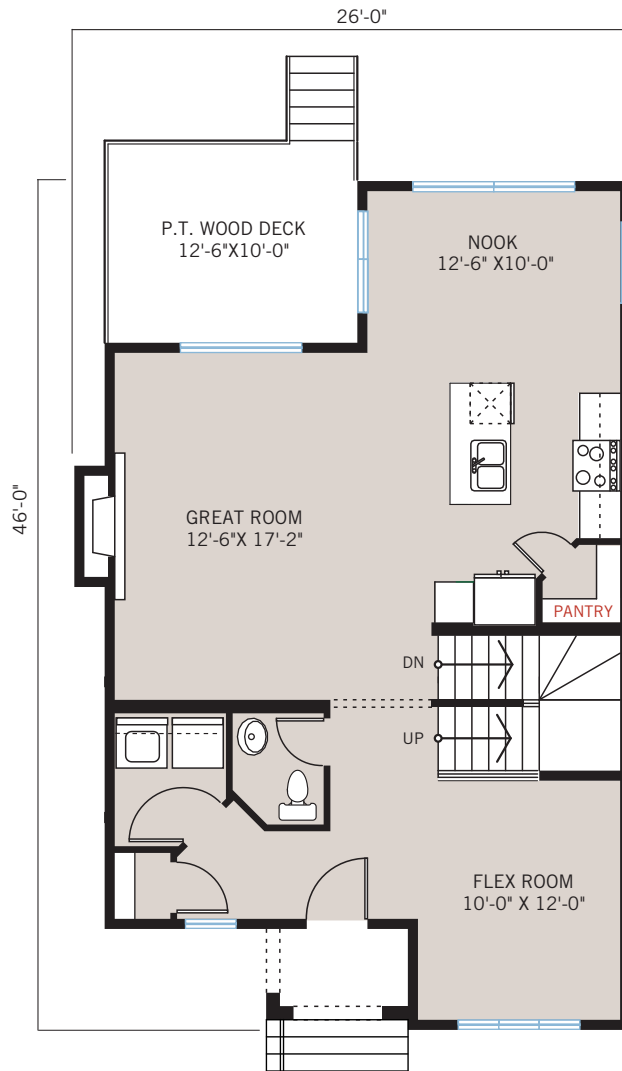

LAURENT MODEL HOME

5 ELGIN MEADOWS GREEN SE

**CARDEL
HOMES**

CARDELHOMES.COM

REALLY WELL BUILT

MAIN FLOOR (917 SQ FT)

UPPER FLOOR (808 SQ FT)

LAURENT MODEL HOME

1,725 SQ FT | 5 ELGIN MEADOWS GREEN SE

Cardel/Calgary/April 10 | Actual plan may vary from brochure. Square footage is calculated using local Home Builder Association guidelines. This plan is published by Cardel Homes. Dimensions and square footage shown are approximate and subject to change without notice. All rights reserved including the rights of reproduction in whole or part without permission of Publisher E.&O.E. Note: Elevation details are community specific. Please ask your sales representative for further information.