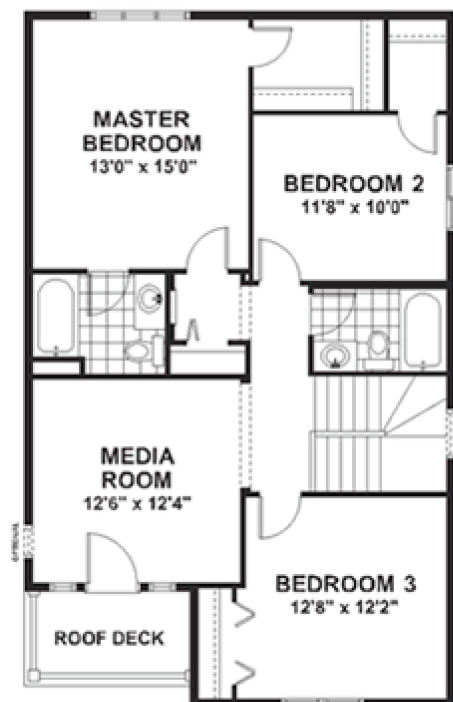

The Rowland

Square footage: 2,016 - 2,076 sq.ft

Showhome Contact Information:

Phone: (403) 536-7270

Fax: N/A

Address: 297

McKenzie Towne Drive SE

E-mail:

mckenzietowne@homesbyavi.com

Web:

www.homesbyavi.com

Standard Main Floor Plan
994 sq. ft.

Standard Second Floor Plan
1022 sq. ft.