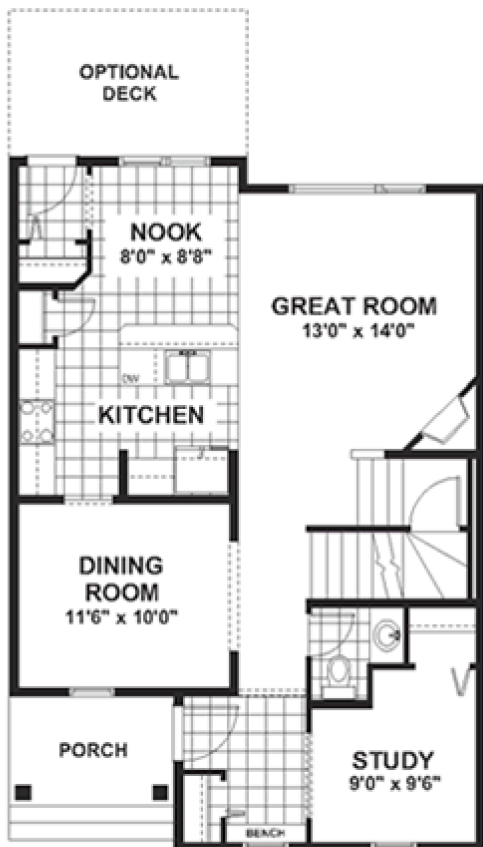

The Kenton

Square footage: 1,784 sq.ft

Showhome Contact Information:

Phone: (403) 536-7270

Fax: N/A

Address: 293

McKenzie Towne Drive SE

E-mail:

mckenzietowne@homesbyavi.com

Web:

www.homesbyavi.com

Standard Main Floor Plan
892 sq. ft.

Standard Second Floor Plan
892 sq. ft.