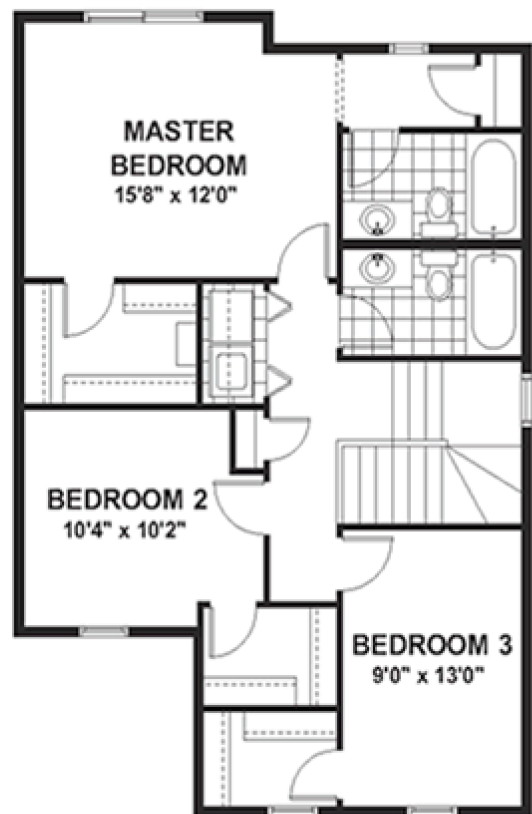

The Kenton

Square footage: 1,784 sq.ft

Showhome Contact Information:

Phone: (403) 536-7270

Fax: N/A

Address: 293

McKenzie Towne Drive SE

E-mail:

mckenzietowne@homesbyavi.com

Web:

www.homesbyavi.com

Standard Main Floor Plan
892 sq. ft.

Standard Second Floor Plan
892 sq. ft.